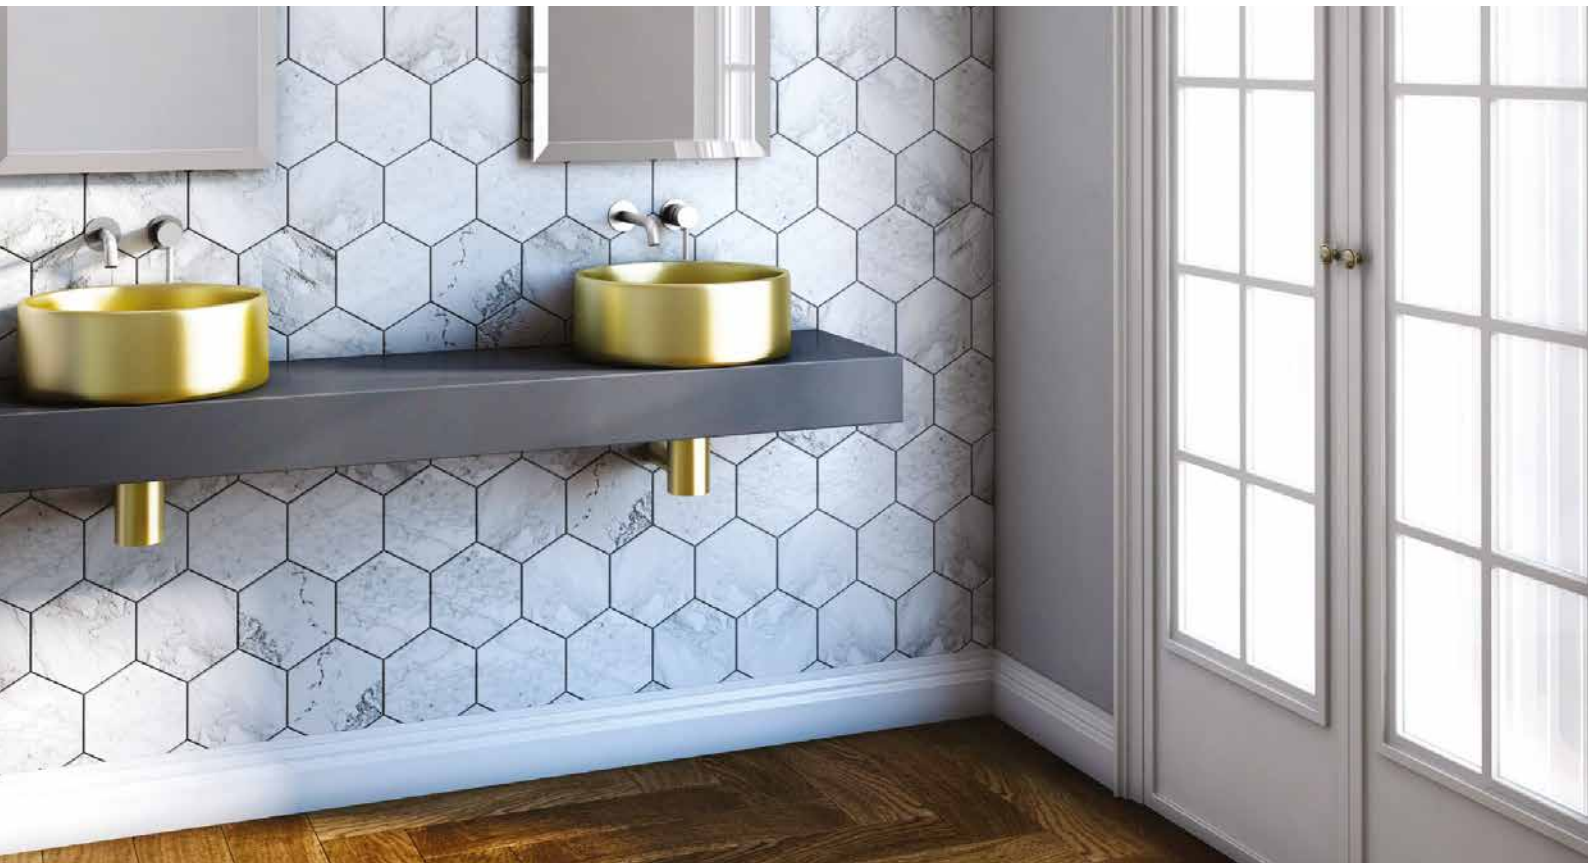

SPECIALTY OFFERS

From uniquely personalised laminates to chemical resistant applications, Laminex goes beyond the basics to offer integrated and specialised solutions for almost any application.

Laminex® Decorative Screens Suitable for both commercial and domestic projects, these stylish and sophisticated screens are available in both interior and exterior compact laminate decors.

Laminex® Aquapanel® Stylish, hardwearing and easy to install panel for wet area wall surfaces including shower recesses, bathrooms and laundries, and behind kitchen sinks.

Laminex® Partitioning Systems and Lockers Ideal for almost any wet-area application, this range is cost-effective, long lasting and easy to install.

Laminex® Edging Our ABS, melamine and acrylic edging solutions ensure a seamless square edge look from every angle.